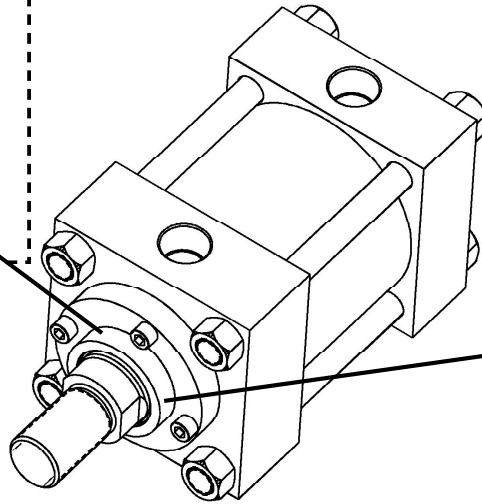

Standard Gland Kit

Rod Gland Kits – RG Kits

7K Series

1-1/2" to 20" Bores

Metallic Scrapper Gland Kit

Standard Gland Kits

ROD DIA.	BORE RANGE	MATERIAL TYPE			
		STD	VITON	EPR	BUNA
.63	1.50-2.50	RG003530010	RG003530011	RG003530012	RG003530010B
1.00	1.50	RG007530020	RG007530021	RG007530022	RG007530020B
	2.00-5.00	RG003530020	RG003530021	RG003530022	RG003530020B
1.38	2.00	RG007530030	RG007530031	RG007530032	RG007530030B
	2.50-8.00	RG003530030	RG003530031	RG003530032	RG003530030B
1.75	2.50	RG007530040	RG007530041	RG007530042	RG007530040B
	3.25-10.00	RG003530040	RG003530041	RG003530042	RG003530040B
2.00	4.00-12.00	RG003530050	RG003530051	RG003530052	RG003530050B
2.50	4.00-14.00	RG003530060	RG003530061	RG003530062	RG003530060B
3.00	5.00-16.00	RG003530070	RG003530071	RG003530072	RG003530070B
3.50	5.00-18.00	RG003530080	RG003530081	RG003530082	RG003530080B
4.00	6.00-20.00	RG003530090	RG003530091	RG003530092	RG003530090B
4.50	8.00-20.00	RG003530100	RG003530101	RG003530102	RG003530100B
5.00	8.00-20.00	RG003530110	RG003530111	RG003530112	RG003530110B
5.50	8.00-20.00	RG003530120	RG003530121	RG003530122	RG003530120B

All rod gland kits are pre-packing and ready for easy and quick installs.

EPR equals Ethylene Propylene Material

Don't forget the Magnalube-G[®] assembly grease. Available in a 3/4 oz. tube as OFP part no. 147. (Not included the service kits)